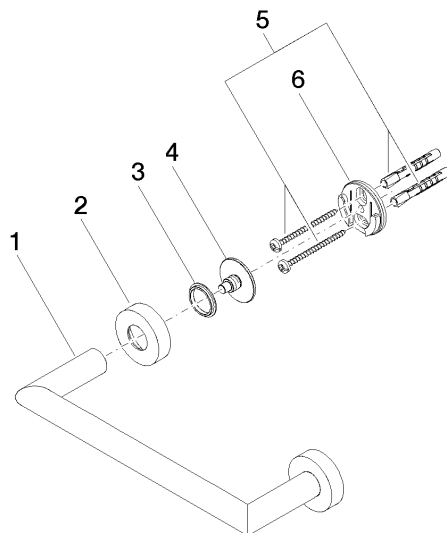

83 020 979

- gauge 200 mm
- width 240mm
- height 40 mm
- rosette Ø 40 mm
- 75mm projection

Fits: LISSÉ, META

	Chrome	83 020 979-00
	Brushed Platinum	83 020 979-06
	Dark Chrome	83 020 979-19
	Light Gold	83 020 979-26
	Brushed Light Gold	83 020 979-27
	Matte Black	83 020 979-33
	Brushed Bronze	83 020 979-42
	Brushed Champagne (22kt Gold)	83 020 979-46
	Champagne (22kt Gold)	83 020 979-47
	Brushed Chrome	83 020 979-93
	Brushed Dark Platinum	83 020 979-99

83 020 979

mm [inches]

83 020 979

Parts for other finishes can be found here: Brushed Platinum

### Spare parts list

No.	Item Number	Name	Quantity used	Delivery time
1	05 28 22 545 00-00	holder	1	10
2	08 27 97 502-00	rosette	2	10
3	08 30 11 517 90	ring	2	2
4	08 17 97 560 90	holder	2	2
5	05 30 31 025 00 90	fixing set	2	2
6	08 17 97 501 07	holder	2	2